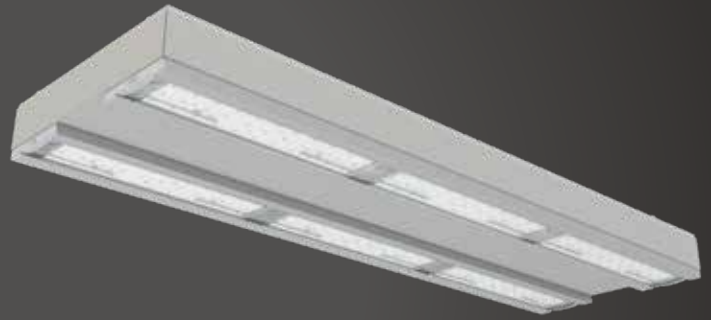

LOGY IP65

ARENA

INDUSTRY LIGHTING LED LUMINAIRES

A multiled linear product, the LOGY IP65 can meet the variable lighting needs of all high ceiling applications that do not require high IP protection with modular led and lens infrastructure. It features a range of LOGY, housing color and Optical options for multi-function operation.

Technical Specifications

Housing	: Metal sheet housing
Optical	: 60° lens
Light Source	: Mid Power LED
Power	: 72 W / 100 W / 115 W / 122 W / 128 W / 197 W / 204 W
Lumen	: 8970lm, 11780lm, 14062lm, 14150lm, 15557lm, 21000lm, 23319lm
Input Voltage	: 220-240V AC 50/60 Hz
Color Temp.	: 3000K / 4000K / 5700K
CRI	: > 80
IP	: IP65
Installation	: Surface mounted
Housing colour	: SW6964