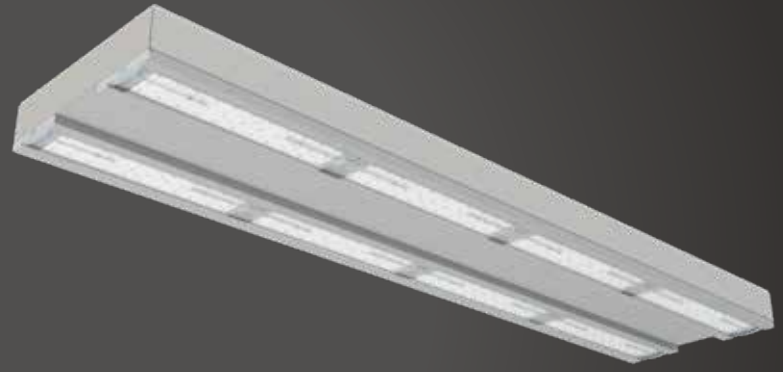

LOGY

Multilens high bay luminaires

HIGH BAY LED LUMINAIRES

The initial design of LOGY IP20 high ceiling fixture had been used extensively in logistics warehouses. Now with its IP65 housing structure and 3 different optics selections, it has become the ideal solution for all high ceiling applications. Our Logy fixture, which successfully passed the temperature tests, provides the advantage of cost-effectiveness with its sheet metal casing structure.

IP65

30cm x 120cm

30cm x 90cm

30cm x 60cm

IP20

30cm x 120cm

30cm x 90cm

30cm x 60cm

LOGY IP65

RAF

INDUSTRY LIGHTING LED LUMINAIRES

A multiled linear product, the LOGY IP65 can meet the variable lighting needs of all high ceiling applications that do not require high IP protection with modular led and lens infrastructure. It features a range of LOGY, housing color and Optical options for multi-function operation.