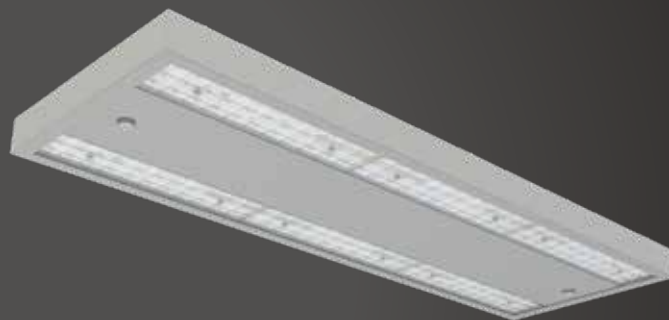

LOGY IP20 LOWBAY

INDUSTRY LIGHTING LED LUMINAIRES

A multiled linear product, the LOGY IP20 can meet the variable lighting needs of all high ceiling applications that do not require high IP protection with modular led and lens infrastructure. It features a range of LOGY, housing color and Optical options for multi-function operation.