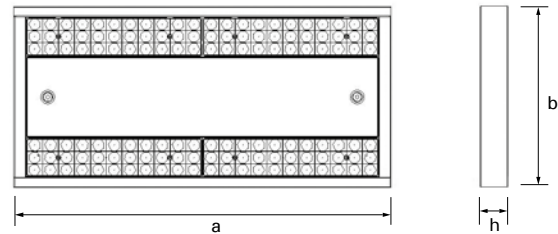

Technical Drawing