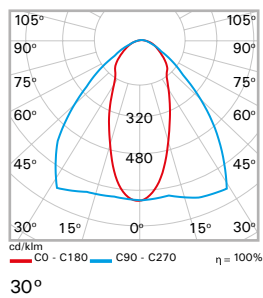

Photometric Curve

Dimensions (mm)

Type	a	b	h
72 W	655	300	70
100 W	655	300	70
115 W	975	300	70
122 W	655	300	70
128 W	975	300	70
188 W	975	300	70
205 W	1295	300	70

Options

Emergency Kit	: Yes (1-3 hours)
DALI Compatibility	: Yes

Purchase Order Table

Product Type	Product Code	Power (W)	Weight (kg)
72 W 4000K	LOJ 072U 400A00 XL 9K00 45 306065	71,5	7
100 W 4000K	LOJ 100U 400A00 XL 11K9 45 306065	100	7
122 W 4000K	LOJ 122U 400A00 XL 14K3 45 306065	124	7
115 W 4000K	LOJ 115U 400A00 XL 14K2 45 309065	115	10
128 W 4000K	LOJ 128U 400A00 XL 15K7 45 309065	128	10
188 W 4000K	LOJ 188U 400A00 XL 20K5 45 309065	188	10
204 W 4000K	LOJ 204U 400A00 XL 23K8 45 301265	204	13,4