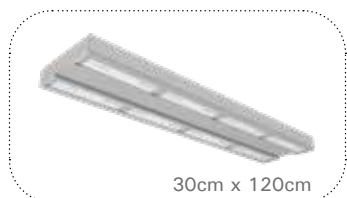

30cm x 120cm